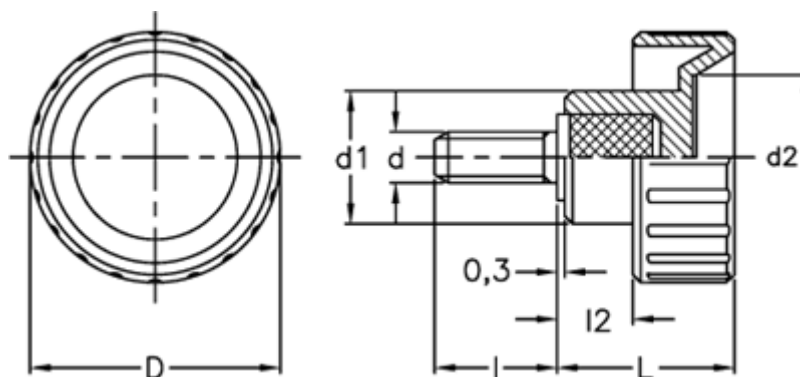

# Data Sheet

Article number: 2302006591

Description: E+G Fluted grip knob  
BT.20 p-M6X40

## Measures

d	= 20
d1	= 12
d2	= 11
d 6g	= M6
l	= 40
L	= 16.0
l2	= 6.0